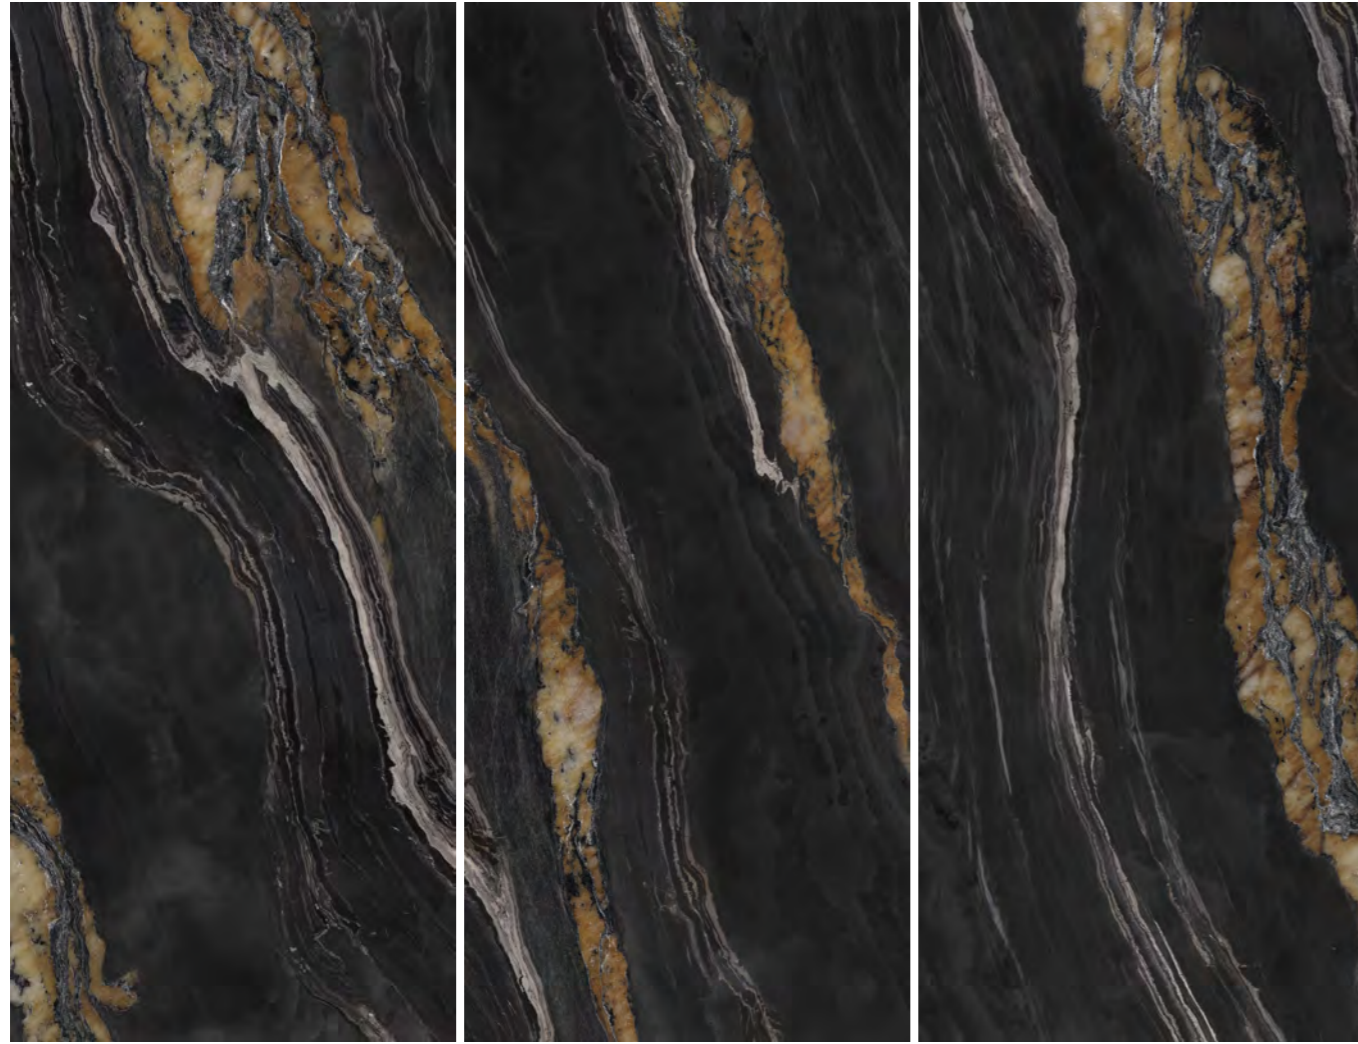

Noir Velvet

Natural & Polished Mix

162x324	162x324 cm - 63.8"x127.6"	12 mm
Noir Velvet Polished BL-A		G-3590
Noir Velvet Polished BL-B		G-3590
120x280	119,3 x 280 cm - 46.97" x 110.24"	6 mm
Noir Velvet Polished BL-A		G-3413
Noir Velvet Polished BL-B		G-3413
Noir Velvet Natural		G-3381
Noir Velvet Polished		G-3413
120x120	119,3 x 119,3 cm - 46.97" x 46.97"	6 mm
Noir Velvet Natural		G-3381
Noir Velvet Polished		G-3413
60x120	59,55 x 119,3 cm - 23.44"x46.97"	6 mm
Noir Velvet Natural		G-3381
Noir Velvet Polished		G-3413

Floor: Sisu Grana Lappato 60x120
Linetop 12 mm: Noir Velvet Polished 162x324